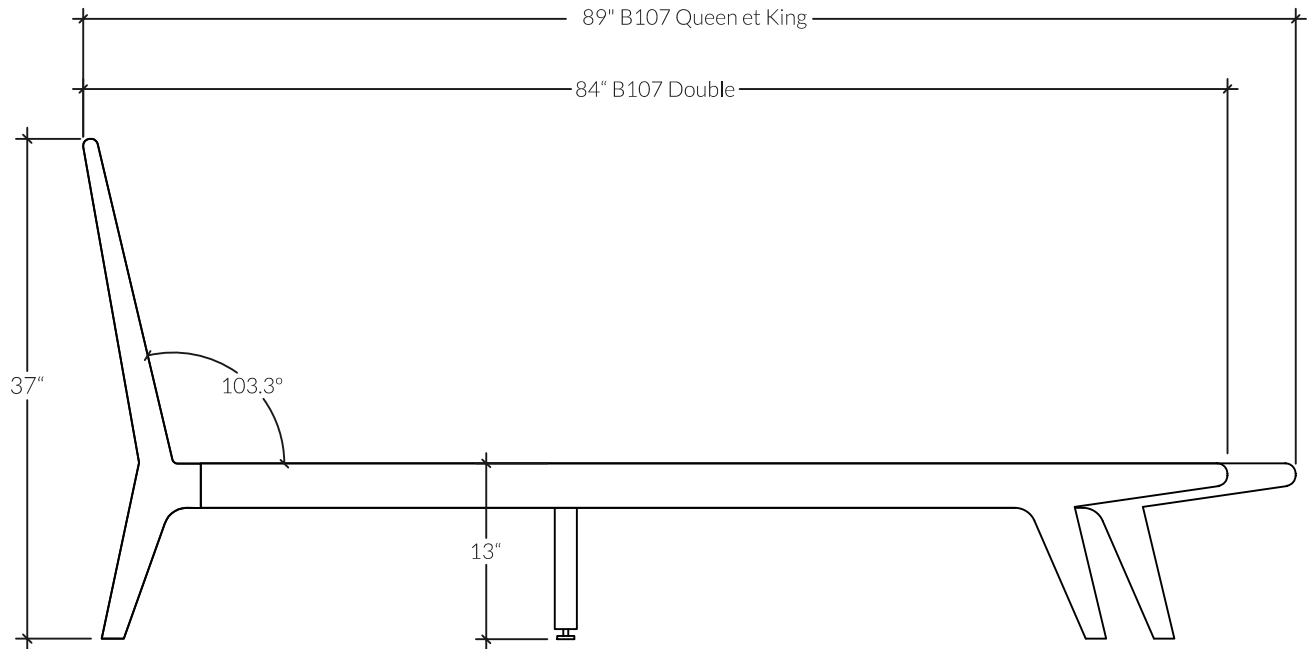

B107 | Bed

The B107 is a clean, simple understated design. The solid wood bed has soft round edges, curved legs and an angled headboard for extra comfort. Our goal was to craft a bed that was both durable in construction and light & effortless in appearance.

DIMENSIONS

- Double: 84 in x 57 in / Height 37 in
- Queen: 89 in x 63 in / Height 37 in
- King: 89 in x 79 in / Height 37 in

KASTELLA

Shift Collection

B107 | Bed

SIDE VIEW

FRONT VIEW