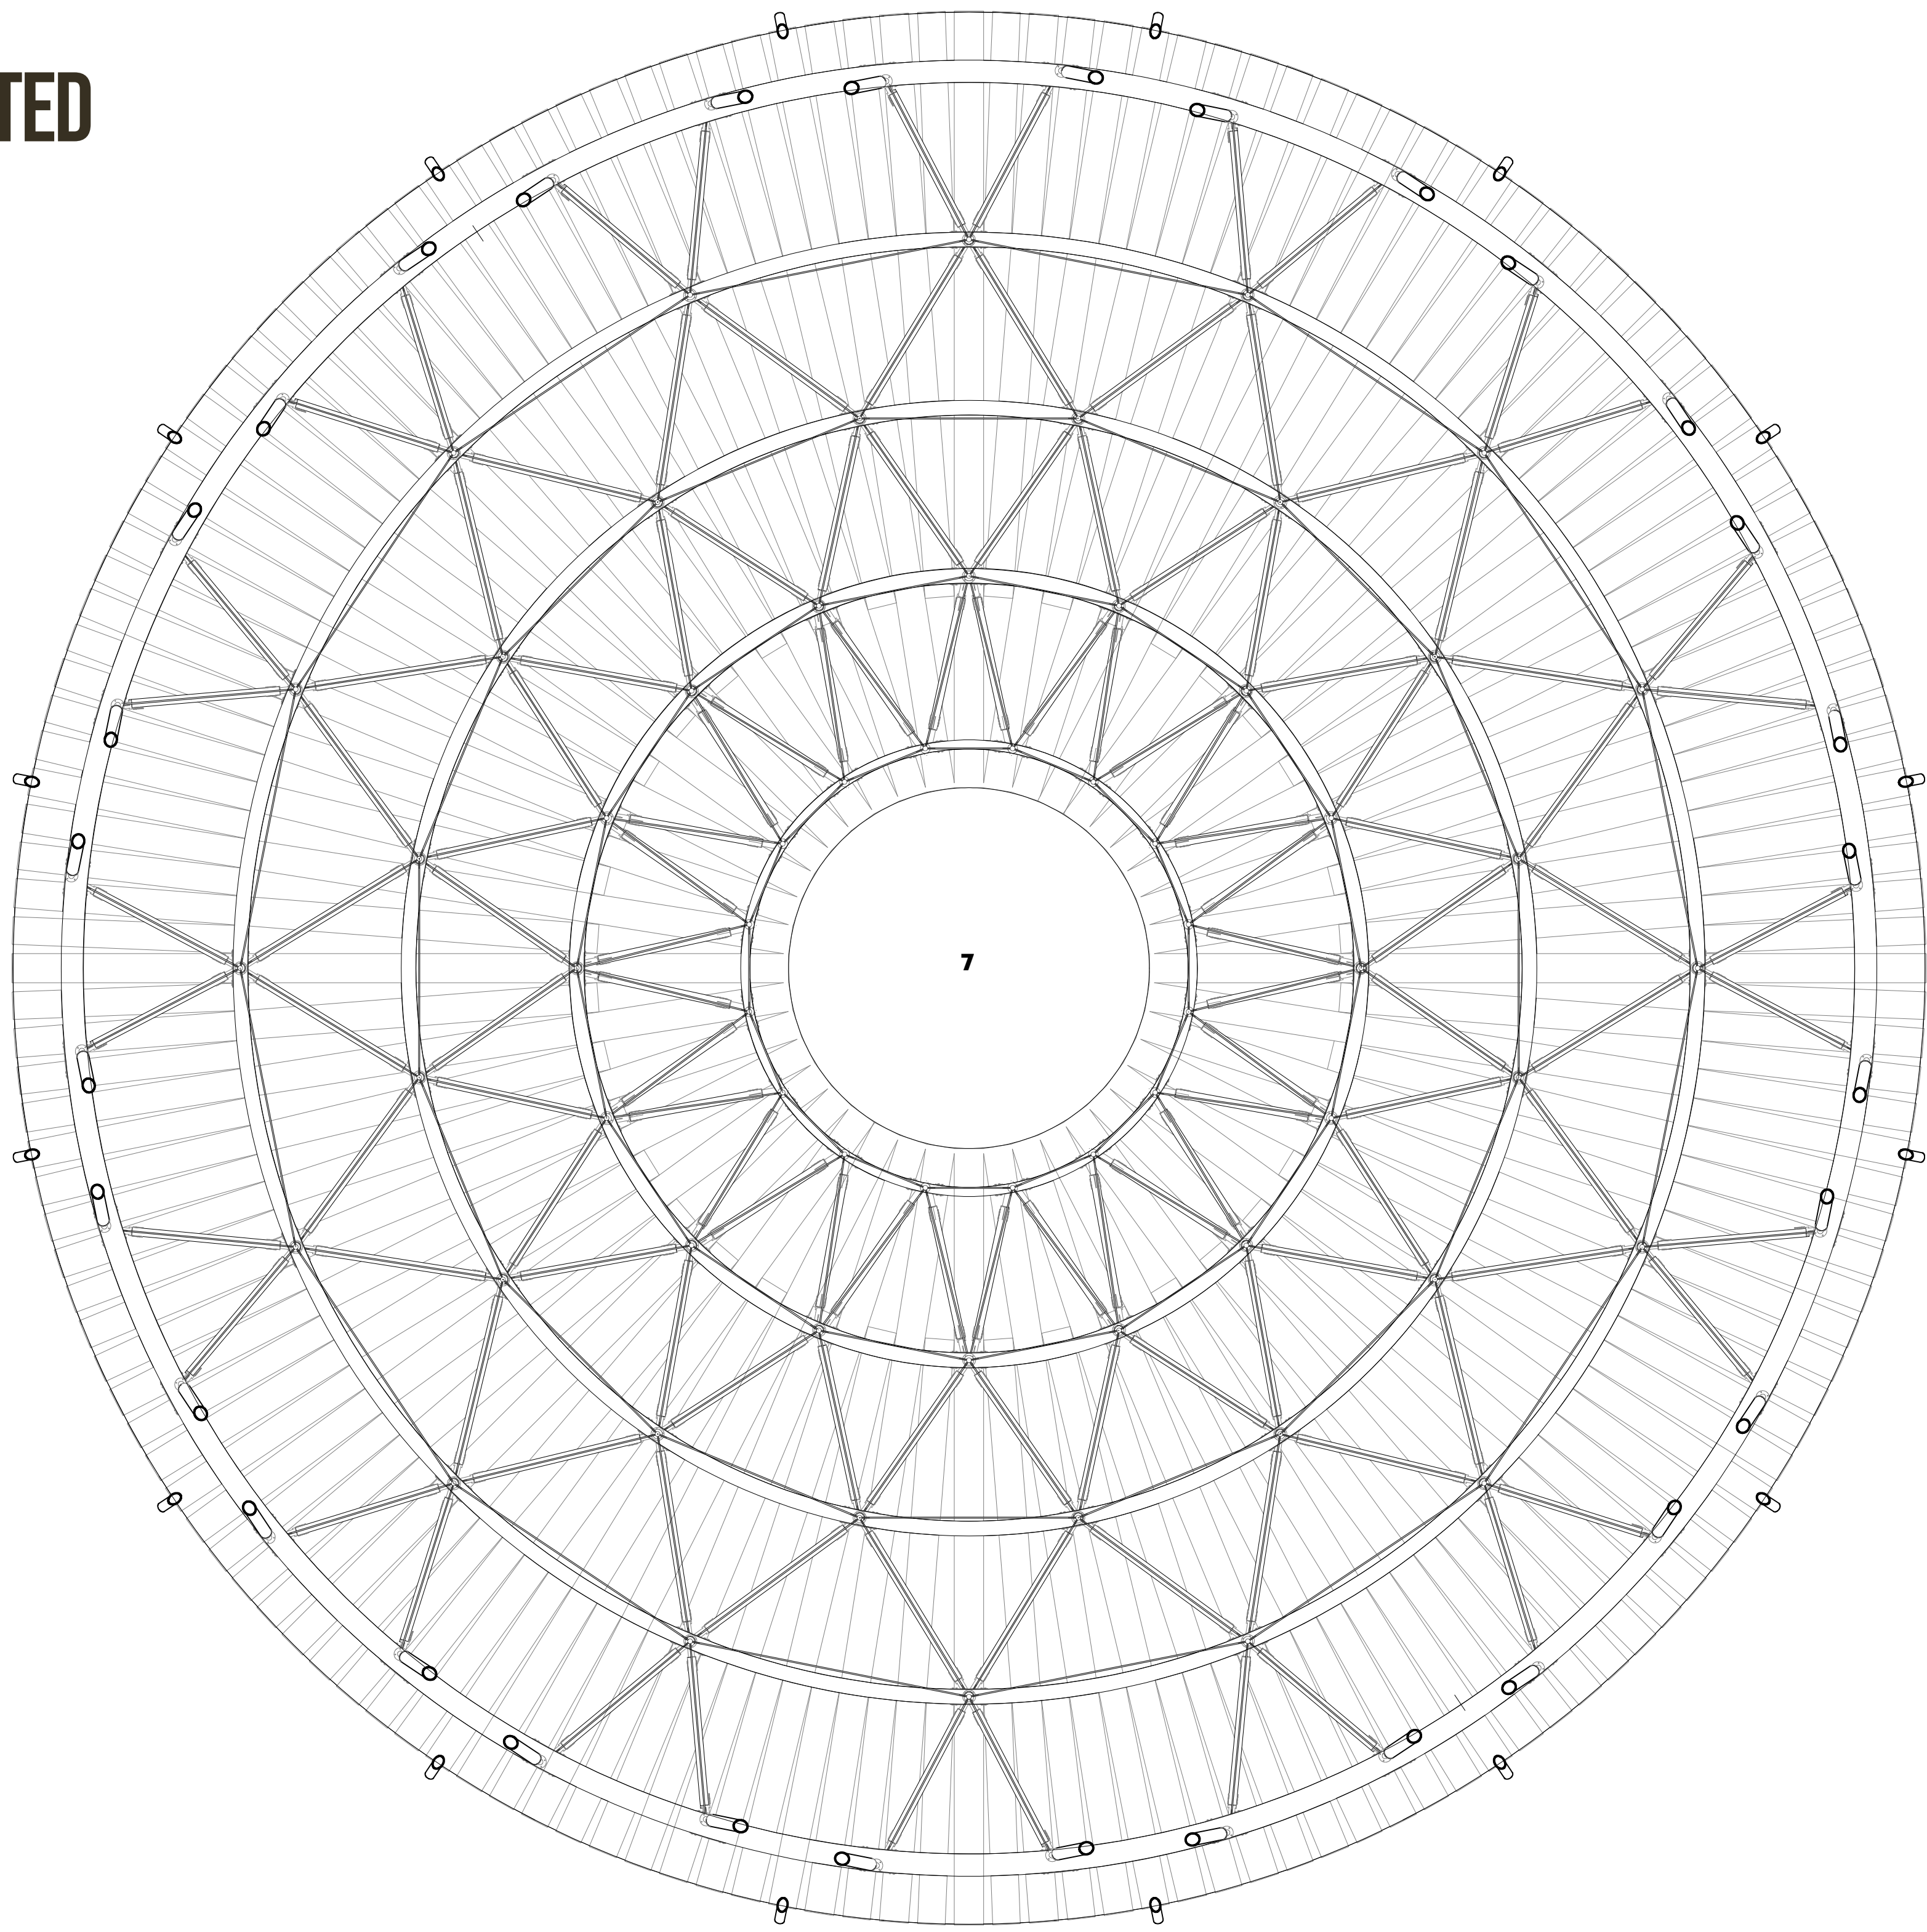

# REFLECTED CEILING PLAN

# FLOOR PLAN

- LEGEND**
- 1. DANCE AREA
  - 2. ANNOUNCER BOOTH
  - 3. ELDER'S SEATING
  - 4. BLEACHER SEATING
  - 5. GRAND ENTRY
  - 6. SECONDARY ENTRY
  - 7. OPEN TO SKY