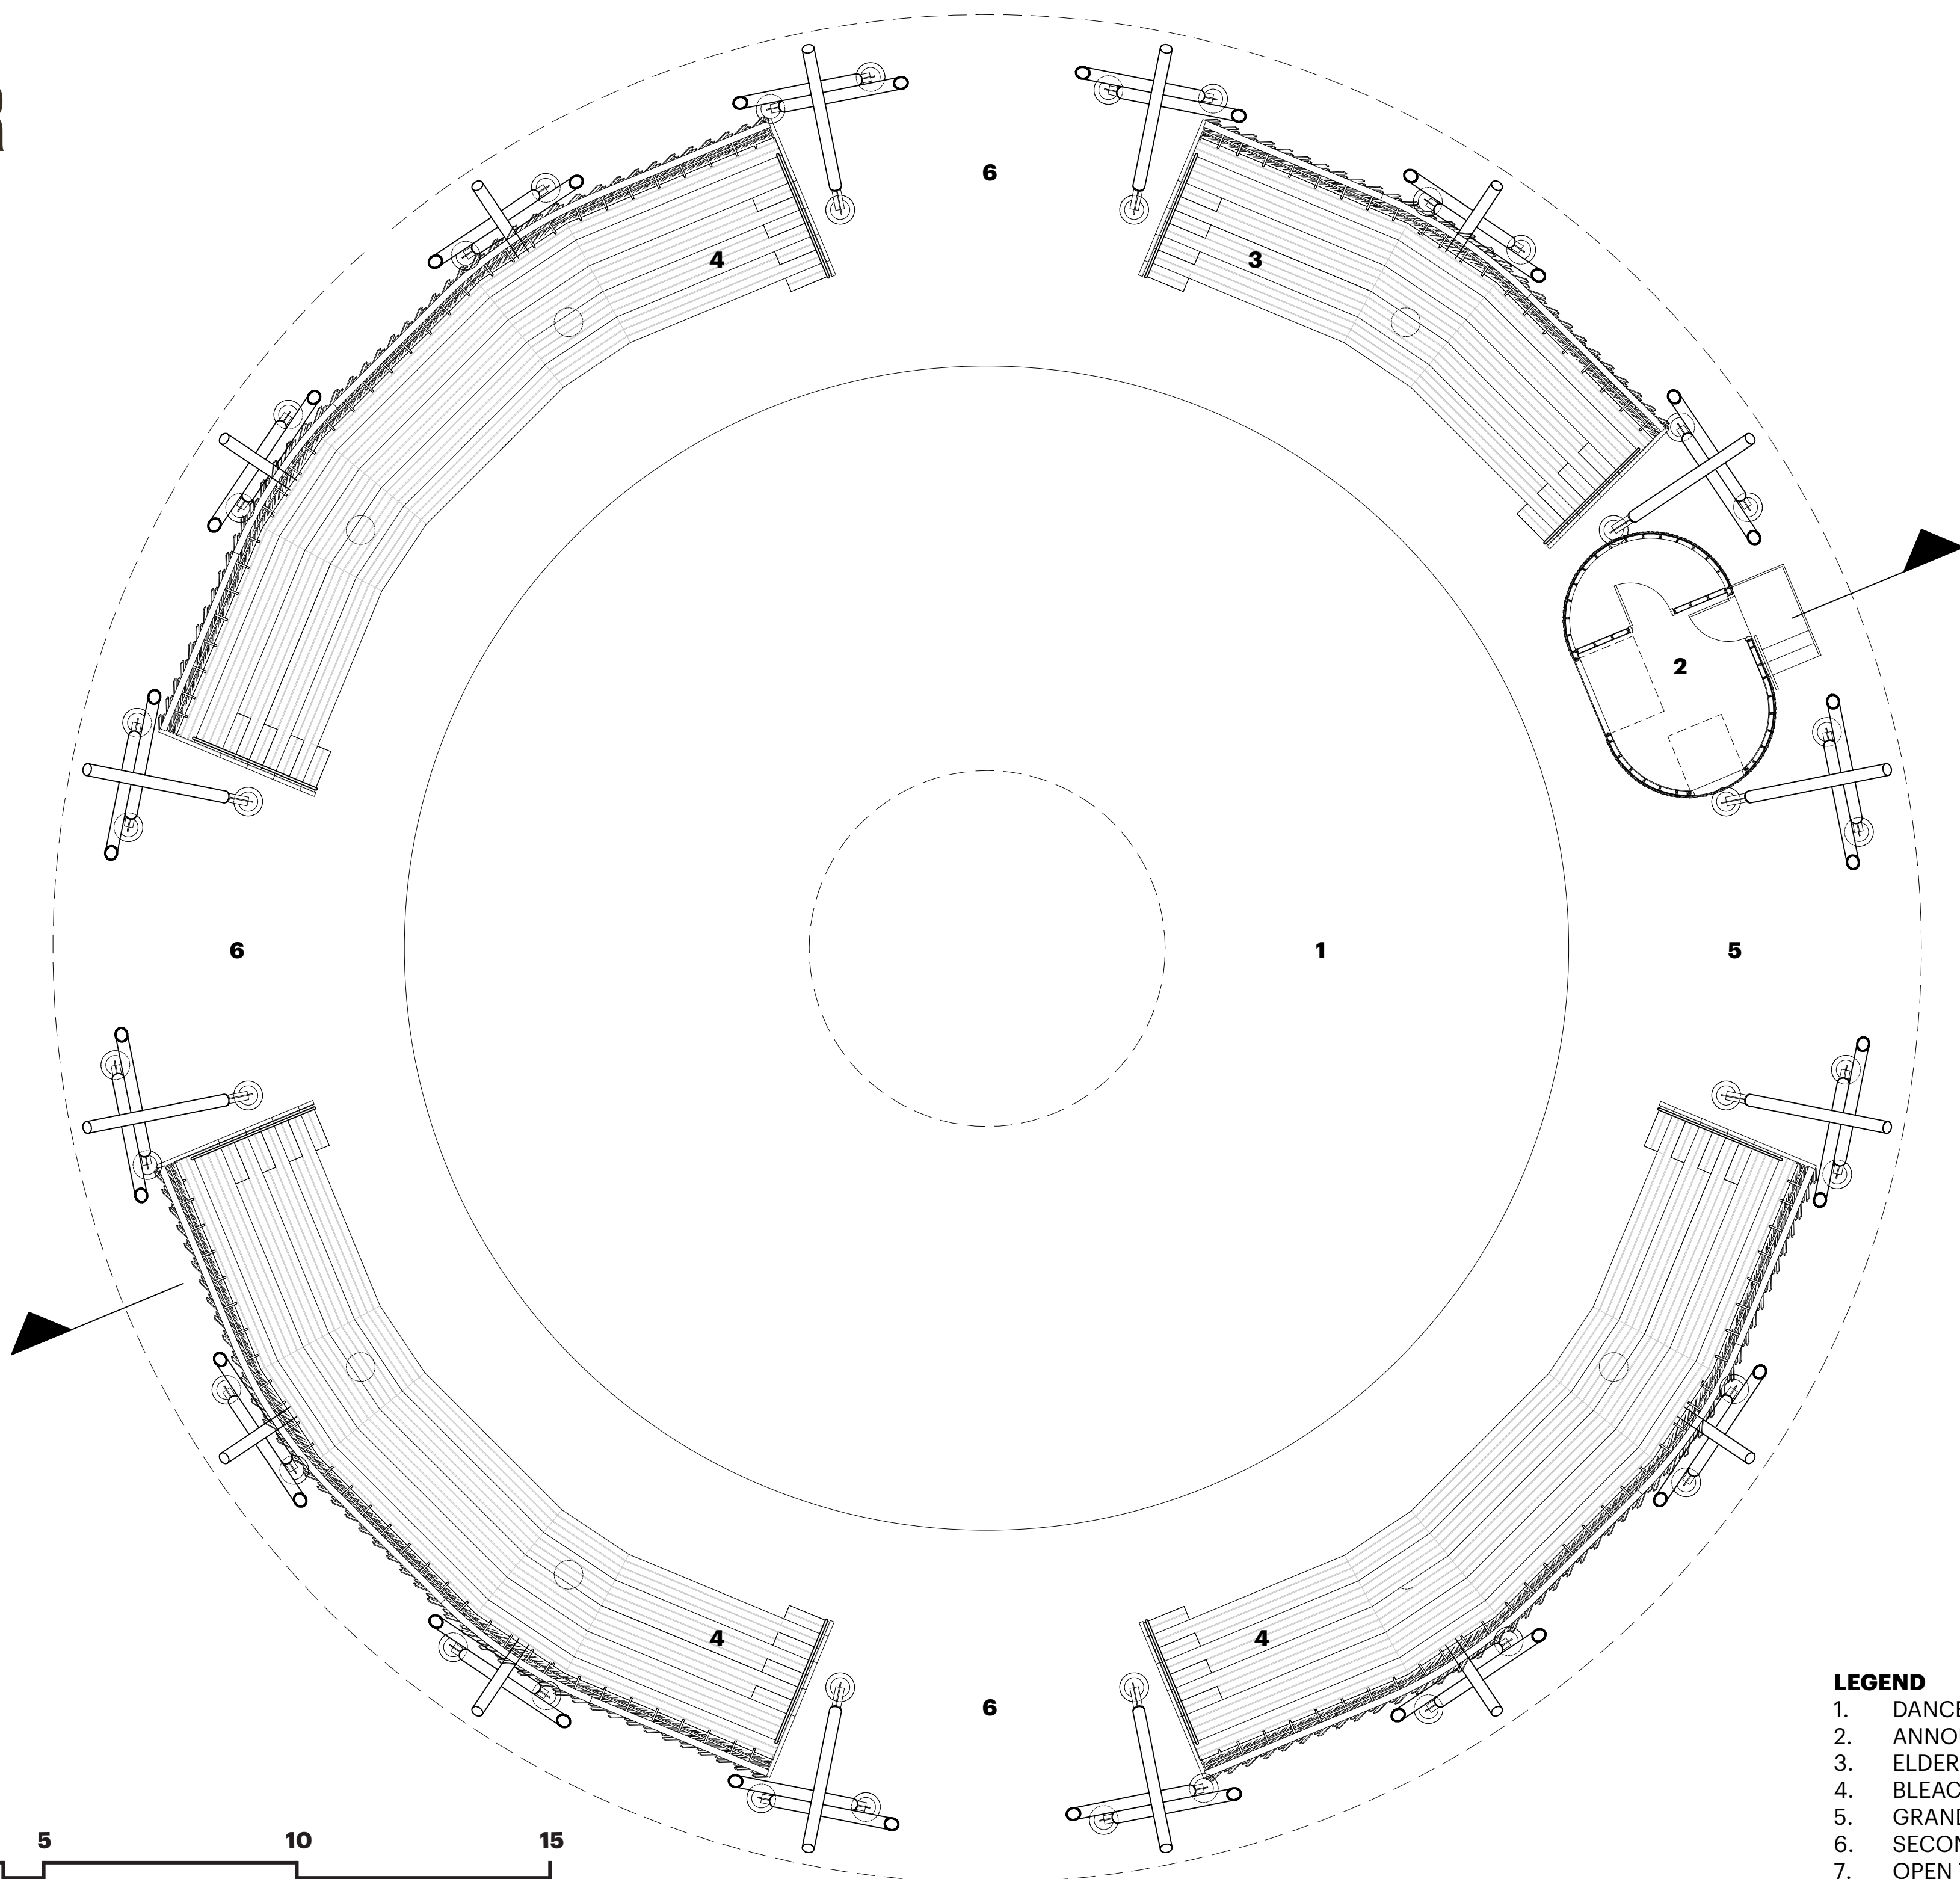

# REFLECTED CEILING PLAN

# FLOOR PLAN

- LEGEND**
- 1. DANCE AREA
  - 2. ANNOUNCER BOOTH
  - 3. ELDER'S SEATING
  - 4. BLEACHER SEATING
  - 5. GRAND ENTRY
  - 6. SECONDARY ENTRY
  - 7. OPEN TO SKY