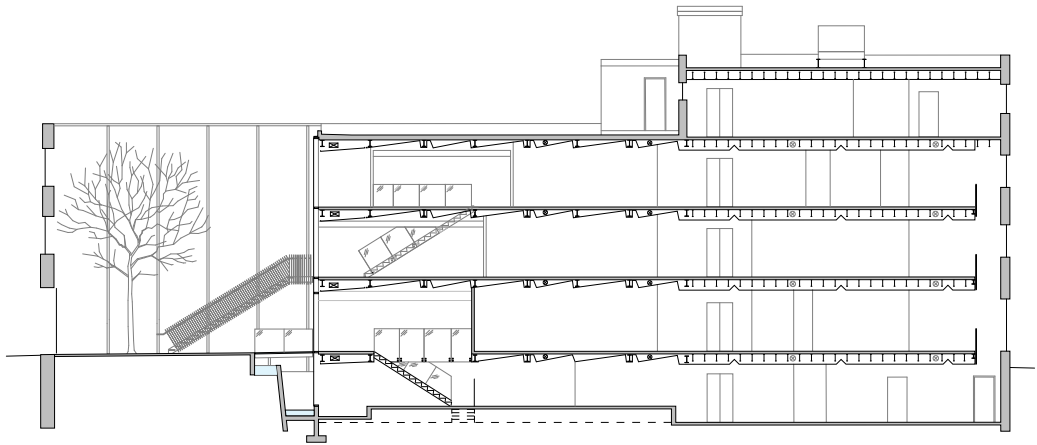

scale : 30' = 1'-0"

Saint-Dominique

Saint-Laurent

scale : 100' = 1'-0"